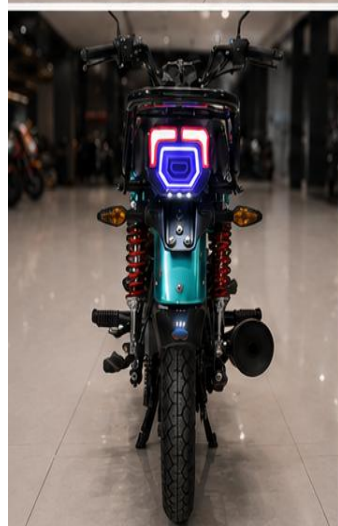

Product Name: YH-WYS113 (CG125)

Brand: WYS

Model: CG125

Overall Dimensions (L × W × H): 2015 × 945 × 1110 mm

Maximum Payload: 150 kg

Curb Weight: 135 kg

Top Speed: 90 km/h

Fuel Consumption: 2.2 L/100 km

Engine Model: 162FMJ

Engine Displacement: 150 cc

Maximum Power: 9.6 kW

Maximum Torque: 9.5 N·m

Bore × Stroke: 62 × 49.5 mm

Dry Weight: 135 kg (the original table shows "1 kg", which is likely a typo)

Number of Cylinders: Single Cylinder

Compression Ratio: 8.6:1

Fuel Tank Capacity: 9 L

Wheelbase: 1290 mm

Product Code: CG

Country of Origin: China

CCC Certificate No.: 2023011102522433

Recommended Riding Speed: 20–50 km/h

Main Export Markets: Africa, South America, Southeast Asia, Northeast Asia, Middle East, South America, Latin America

Authorized Private Label (OEM Brand): Yes

Dedicated Supply for Cross-border Export: Yes

Cross-border Export Supply: **Dongguan Yihong Auto Trading Co., Ltd.**